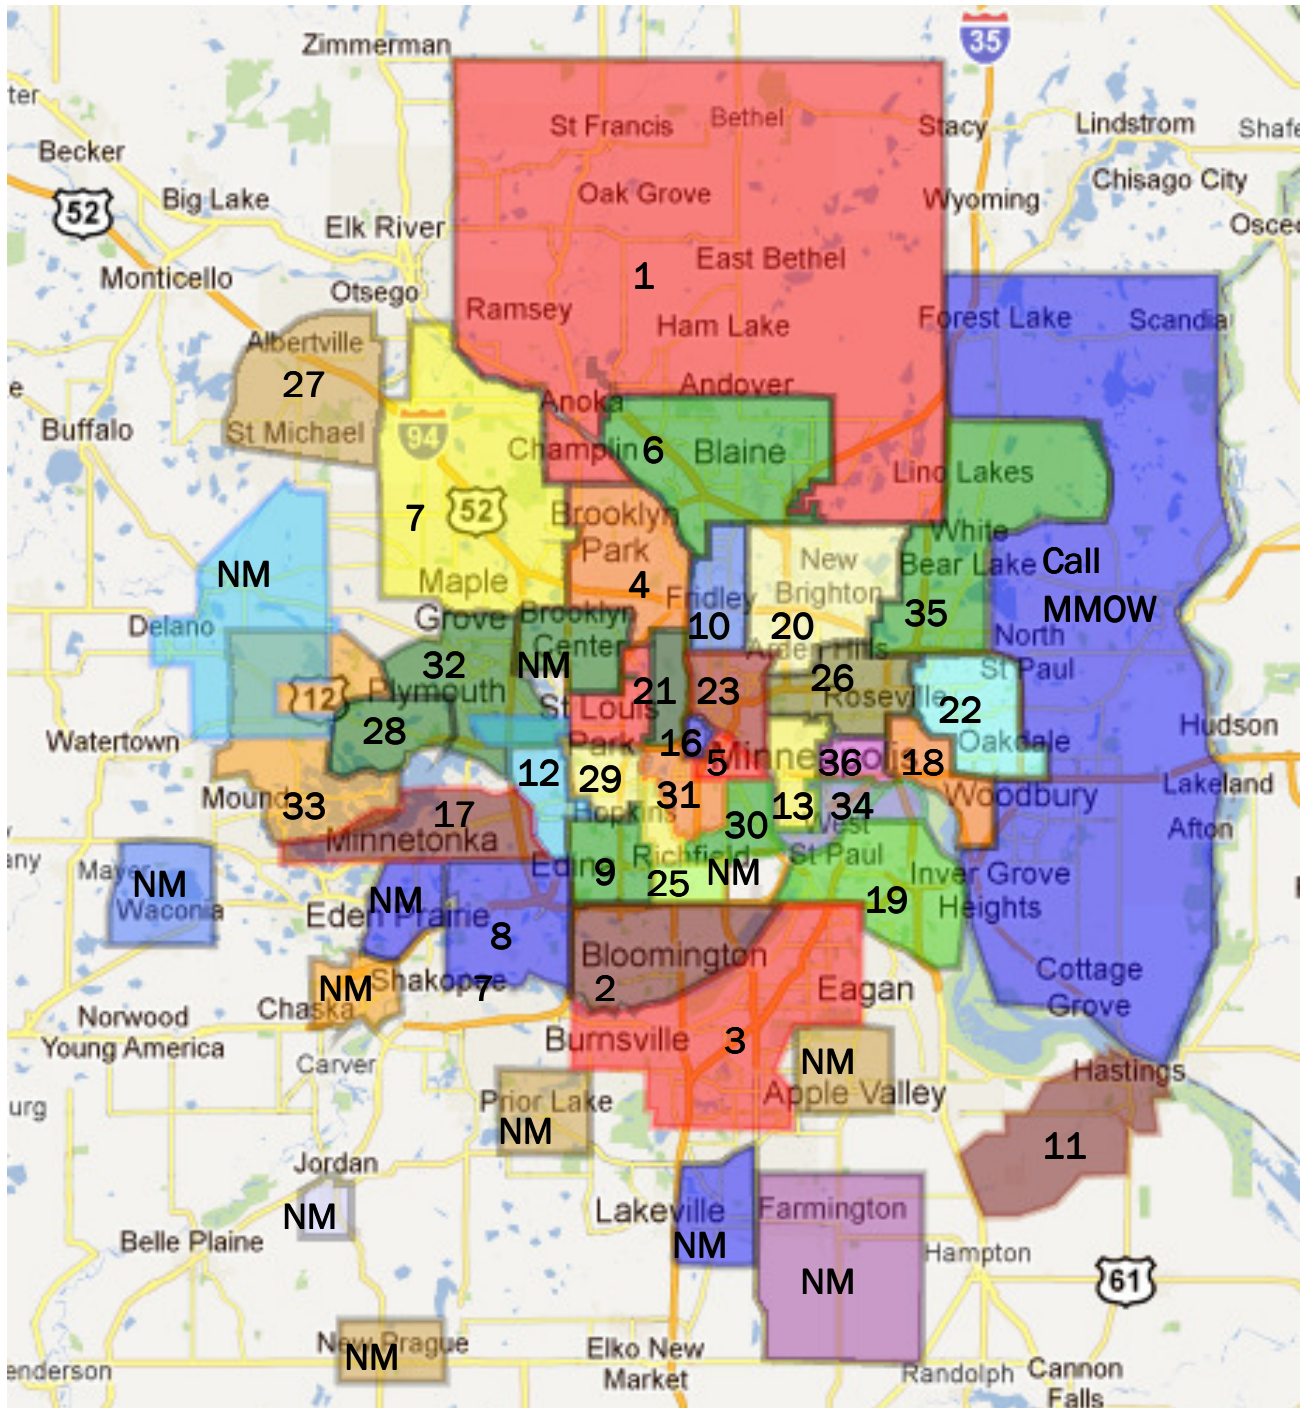

Metro Meals on Wheels Program Map: Last Updated 12/2011

Available online at www.meals-on-wheels.com/receiving_meals_find

See corresponding Excel spreadsheet for program details. For info on non-member programs (NM), please contact us at 612.623.3363

Note: Programs serving a specific population rather than geographic area are not listed on the map.

Problems loading the map on our web site? Please notify us at 612.623.3363.

You can also access the map directly through Google Maps at <http://bit.ly/MOWProgramMap>